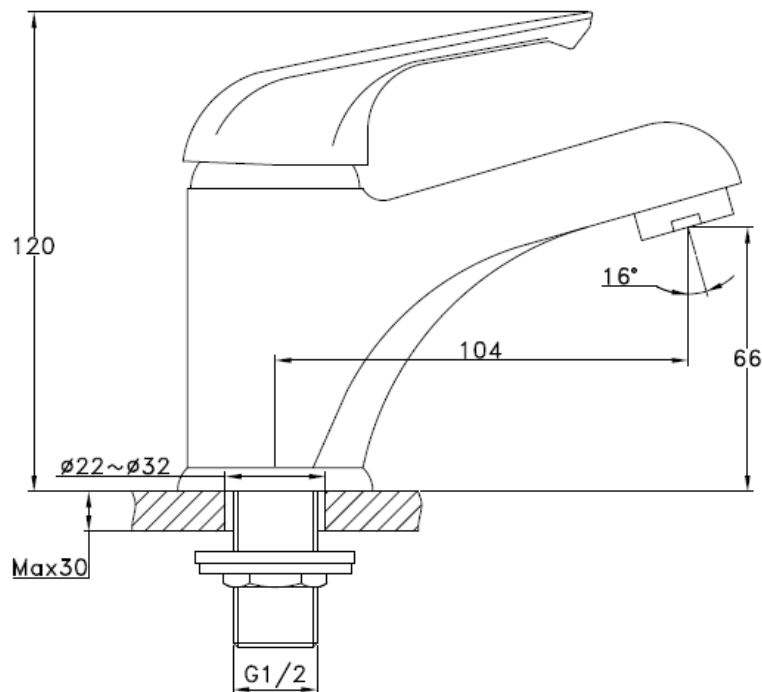

Brand : CAE, China  
Name : SIELO Basin tap  
Item Code : 40.1352C-SP  
Color / Finish: Chrome Plated  
Dimensions :

Product info:  
• Basin tap

Flushing of pipe must be done before fittings are installed. Failure to do so voids the warranty.